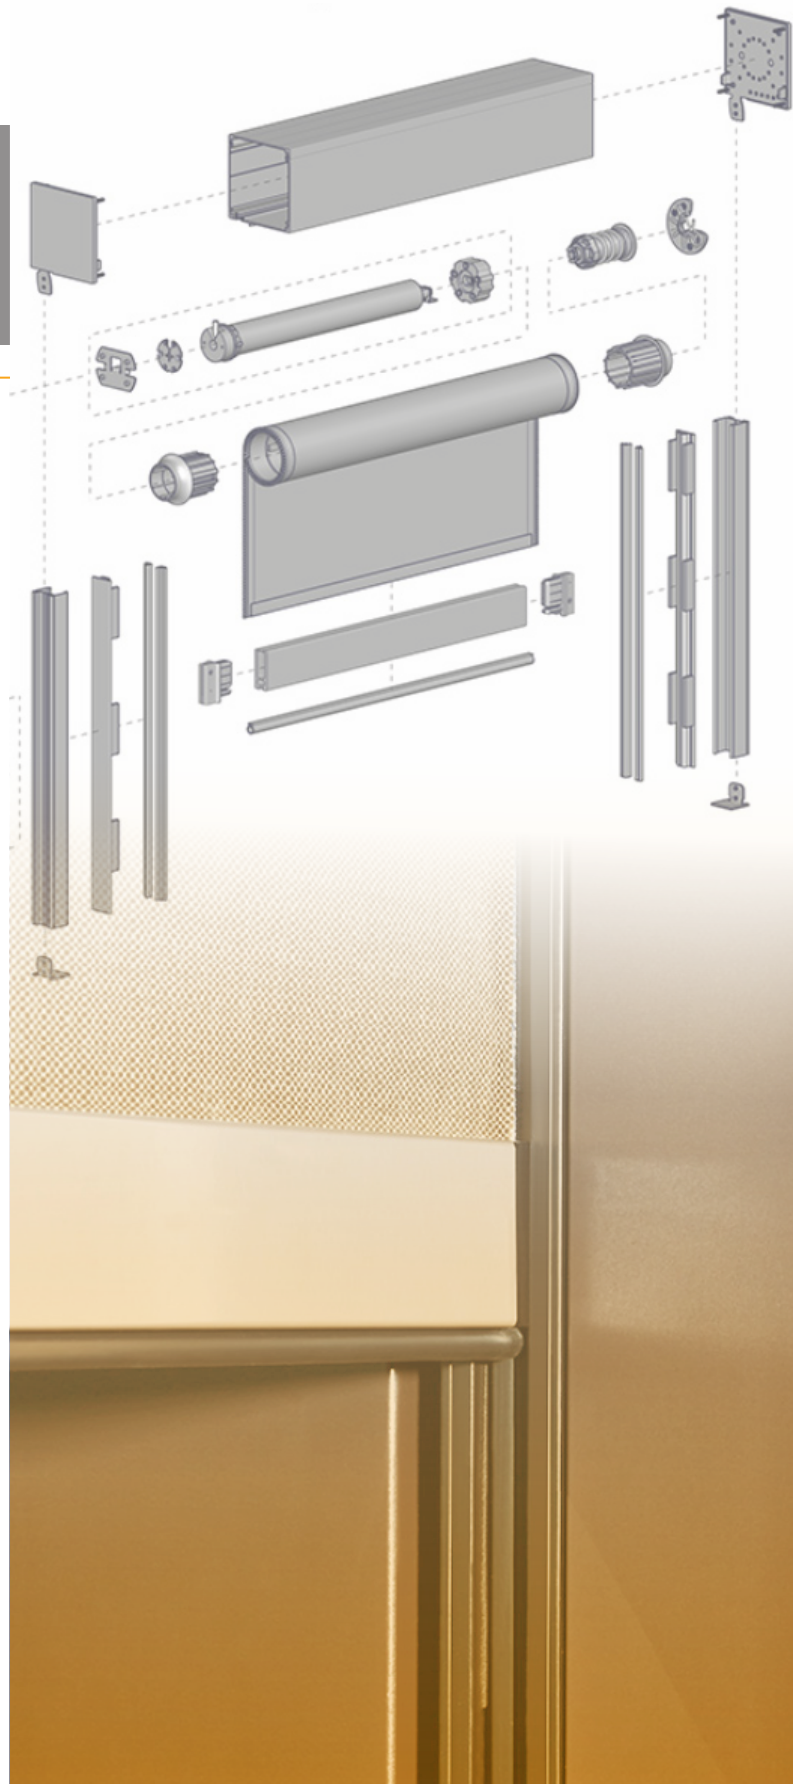

Axis Z-Lock

Australia's Specialist Manufacturer of Blinds and Curtains
for Commercial and Multi-Residential Buildings

www.norfolkblinds.com.au

Axis Z-Lock

Cassette Roller Blind with z-LOCK Side Fastening System designed as an enclosing window covering.

- Norfolk Blinds advanced z-LOCK system is an architecturally designed enclosed window covering solution.
- Further enhances energy conservation compared to a standard roller blind by trapping unwanted heat from entering the room.
- Secure side fastening solution for internal roller shades.
- Versatile system to achieve horizontal, vertical and angled applications.
- Capable of achieving complete blackout.

CAPACITY

SIDE FASTENING TECHNOLOGY

Axis Z-Lock

DIMENSIONS

Box 120
Box 100
Box 85

Box 85 - 88mm x 88mm
Box 100 - 103mm x 103mm
Box 120 - 123mm x 123mm

AVAILABLE COLOURS

White

Mill

Black

Natural Anodized

CONTROL OPTIONS

Crank Gear

Spring

Motorised