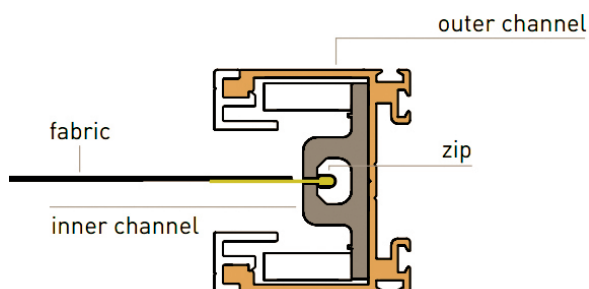

- Norfolk Blinds advanced z-LOCK system is an architecturally designed enclosed window covering solution.
- Further enhances energy conservation compared to a standard roller blind by trapping unwanted heat from entering the room.
- Secure side fastening solution for internal roller shades.
- Versatile system to achieve horizontal, vertical and angled applications.
- Capable of achieving complete blackout.

CAPACITY

SIDE FASTENING TECHNOLOGY

Axis Z-Lock

DIMENSIONS

Box 120
Box 100
Box 85

Box 85 - 88mm x 88mm
Box 100 - 103mm x 103mm
Box 120 - 123mm x 123mm

AVAILABLE COLOURS

White