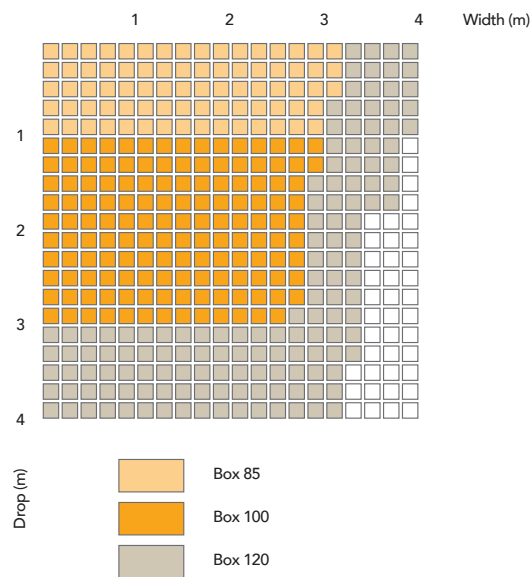

- Norfolk Blinds advanced z-LOCK system is an architecturally designed enclosed window covering solution.
- Further enhances energy conservation compared to a standard roller blind by trapping unwanted heat from entering the room.
- Secure side fastening solution for internal roller shades.
- Versatile system to achieve horizontal, vertical and angled applications.
- Capable of achieving complete blackout.

CAPACITY

SIDE FASTENING TECHNOLOGY

Axis Z-Lock

DIMENSIONS

Box 120
Box 100
Box 85

Box 85 - 88mm x 88mm
Box 100 - 103mm x 103mm
Box 120 - 123mm x 123mm

AVAILABLE COLOURS

White