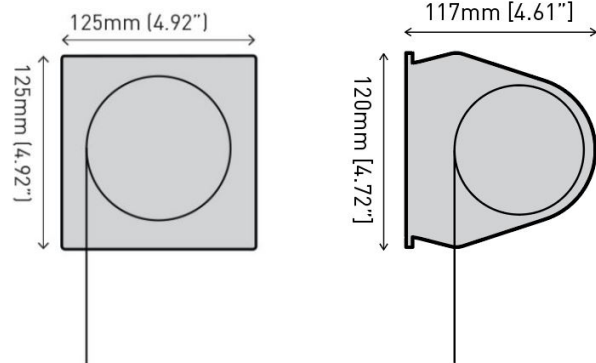

Head Box Colour Range

White, Classic Cream, Paperbark, Anodised, Mill, Monument, Woodland Grey, Black

Pivot Arm Colour Range

White, Black

CAPACITY

Up to 4.6m (15ft) widths

DIMENSIONS

SYSTEM OPTIONS