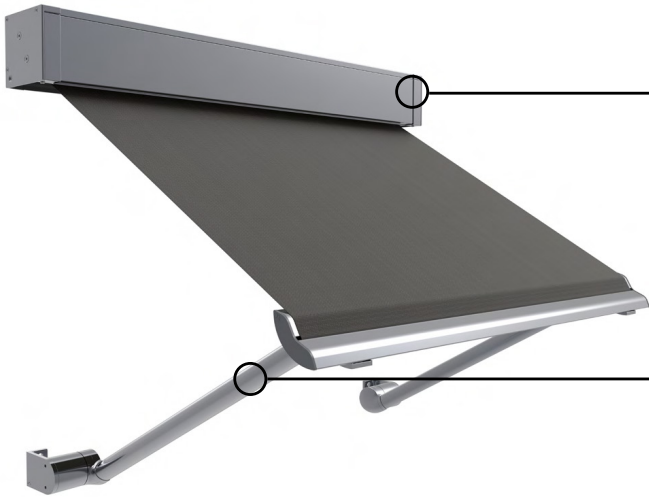

Axis Pivot Arm features a robust spring-loaded arm and perfectly maintains fabric tension in all positions.

- One option from Rollease Acmeda's comprehensive outdoor shading suite.
- Veue Drop Awnings are modular. Utilise common components across the entire suite.
- Suitable for outward opening windows.
- Ideal for sheltered areas around the home.

AVAILABLE COLOURS

White

Classic Cream

Anodised

Monument

Woodland Grey

Black

Axis Pivot Arm

Head Box Colour Range

White, Classic Cream, Paperbark, Anodised, Mill, Monument, Woodland Grey, Black

Pivot Arm Colour Range

White, Black

CAPACITY

Up to 4.6m (15ft) widths

DIMENSIONS

SYSTEM OPTIONS