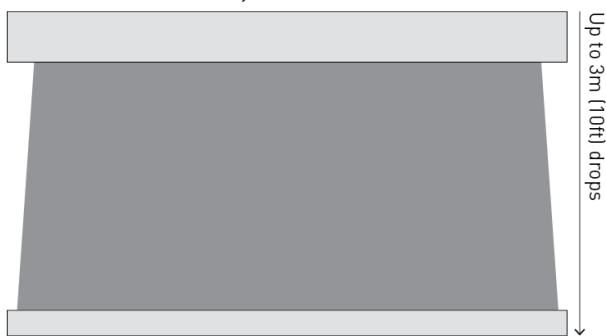

Head Box Colour Range

White, Classic Cream, Paperbark, Anodised, Mill, Monument, Woodland Grey, Black

Pivot Arm Colour Range

White, Black

CAPACITY

Up to 4.6m (15ft) widths

DIMENSIONS

SYSTEM OPTIONS